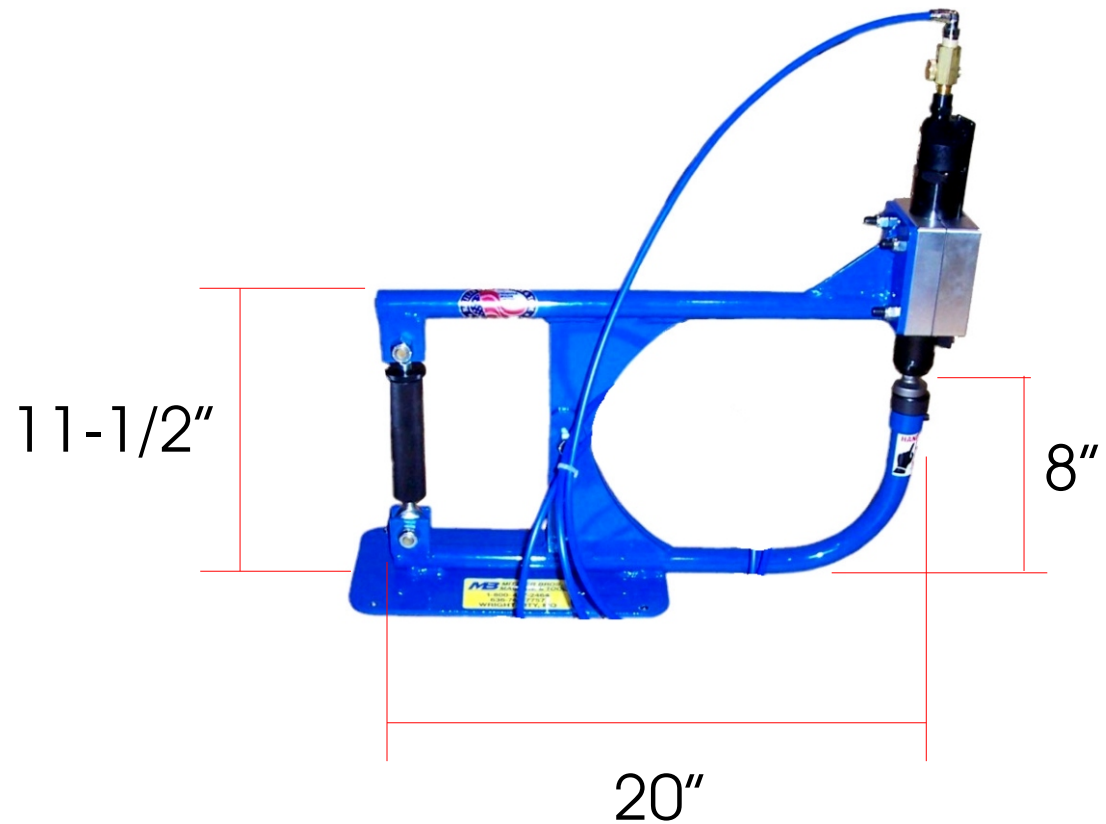

#2700  
12" Planishing Hammer  
( all dimensions are for reference only )

**MB** MITTLER BROS.  
MACHINE & TOOL

1-636-745-7757  
www.mittlerbros.com