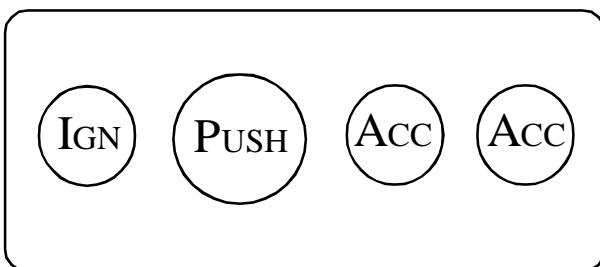

2 ACCESSORY SWITCH PANEL WITH IGNITION
SWITCH AND PUSH BUTTON START

Wire Colors

Red	Battery / 12 Volt Pwr Source
Green	Ignition System
Yellow	Starter Solenoid