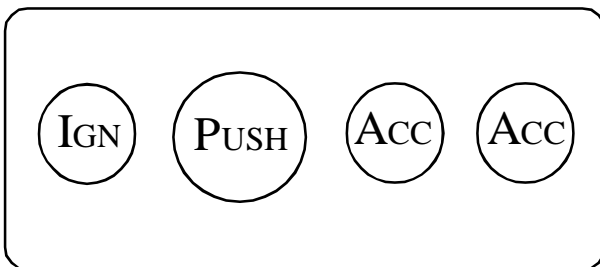

2 ACCESSORY SWITCH PANEL WITH IGNITION  
SWITCH AND PUSH BUTTON START

**Wire Colors**

Red	Battery / 12 Volt Pwr Source
Green	Ignition System
Yellow	Starter Solenoid

2 ACCESSORY SWITCH PANEL WITH IGNITION  
SWITCH AND PUSH BUTTON START

**Wire Colors**

Red	Battery / 12 Volt Pwr Source
Green	Ignition System
Yellow	Starter Solenoid

2 ACCESSORY SWITCH PANEL WITH IGNITION  
SWITCH AND PUSH BUTTON START

**Wire Colors**

Red	Battery / 12 Volt Pwr Source
Green	Ignition System
Yellow	Starter Solenoid