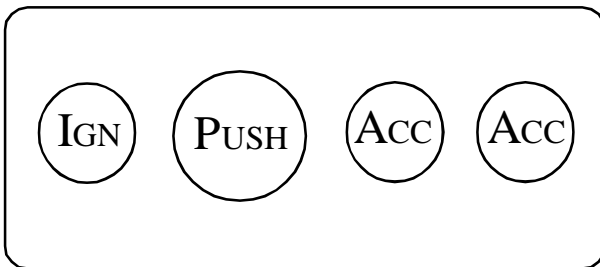

2 ACCESSORY SWITCH PANEL WITH IGNITION  
SWITCH AND PUSH BUTTON START

**Wire Colors**

Red	Battery / 12 Volt Pwr Source
Green	Ignition System
Yellow	Starter Solenoid

2 ACCESSORY SWITCH PANEL WITH IGNITION  
SWITCH AND PUSH BUTTON START

**Wire Colors**

Red	Battery / 12 Volt Pwr Source
Green	Ignition System
Yellow	Starter Solenoid

2 ACCESSORY SWITCH PANEL WITH IGNITION  
SWITCH AND PUSH BUTTON START

**Wire Colors**

Red	Battery / 12 Volt Pwr Source
Green	Ignition System
Yellow	Starter Solenoid