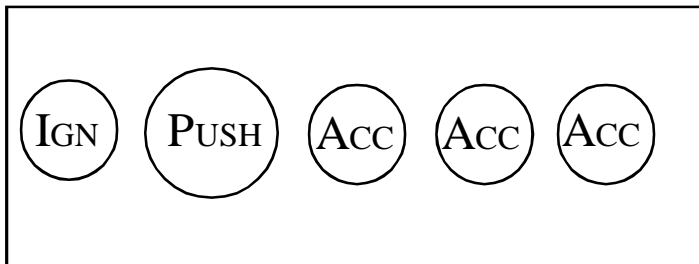

STD SWITCH PANEL W/ IGNITION, PUSH BUTTON, & 3 ACCESS

RED WIRE - BATTERY / 12 VOLT PWR SOURCE
GREEN WIRE - IGNITION SYSTEM
YELLOW WIRE - START SOLENOID
BLACK WIRE - ACCESSORY # 1
WHITE WIRE - ACCESSORY # 2
BLUE WIRE - ACCESSORY # 3