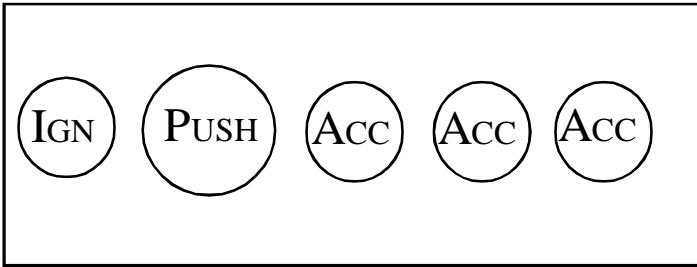

STD SWITCH PANEL W/ IGNITION, PUSH BUTTON, & 3 ACCESS

RED WIRE - BATTERY / 12 VOLT PWR SOURCE
GREEN WIRE - IGNITION SYSTEM
YELLOW WIRE - START SOLENOID
BLACK WIRE - ACCESSORY # 1
WHITE WIRE - ACCESSORY # 2
BLUE WIRE - ACCESSORY # 3