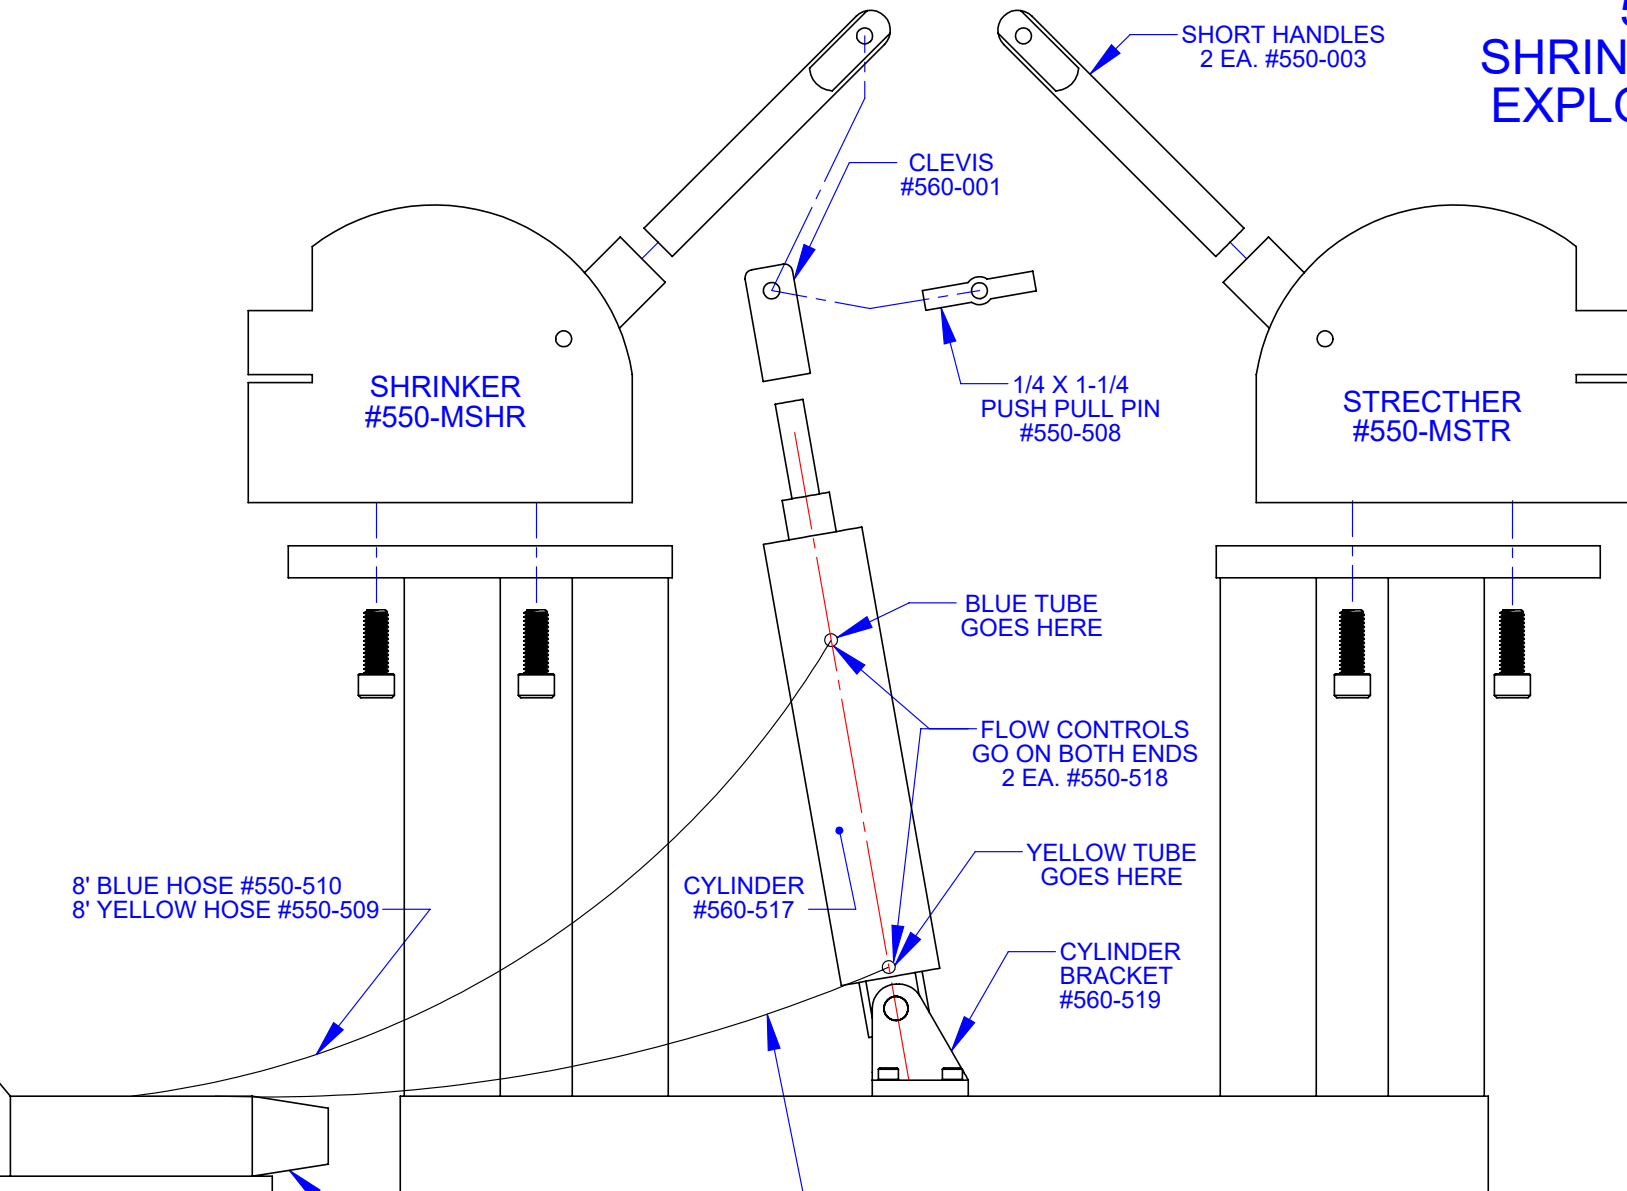

# 560 POWER SHRINKER/STRETCHER EXPLODED ASSEMBLY

REV 10/15/09  
REV 11/15/11  
REV 4/29/20

## CONTENTS INCLUDE: QTY. DESCRIPTION

- 4 3/8" X 1" BOLTS TO MOUNT UNITS
- 2 #550-518 FLOW CONTROLS FOR CYLINDERS
- 2 #550-003 SHORT HANDLES
- 1 #560-001 CLEVIS
- 1 #550-508 1/4" PUSH PULL PIN
- 1 #550-505 FOOT VALVE
- 1 #550-005 FOOT PLATE
- 2 #550-506 AIR FITTING
- 2 #550-501 MUFFLER
- 8' #550-509 YELLOW 1/4" TUBE
- 8' #550-510 BLUE 1/4" TUBE
- 5 #550-507 PLASTIC HOSE CLIPS
- 1 #560-517 CYLINDER
- 1 #560-519 CYLINDER BRACKET
- 1 #560-A01 FRAME ASSEMBLY

8' BLUE HOSE #550-510  
8' YELLOW HOSE #550-509

FOOT PEDAL ASSEMBLY  
1 EA. #550-005 FOOT PLATE  
1 EA. #550-505 VALVE  
2 EA. #550-501 MUFFLER  
2 EA. #550-506 AIR FITTING  
2 EA. 1/4"-28 X 1-1/4 SHCS  
2 EA. 1/4" FLAT WASHER